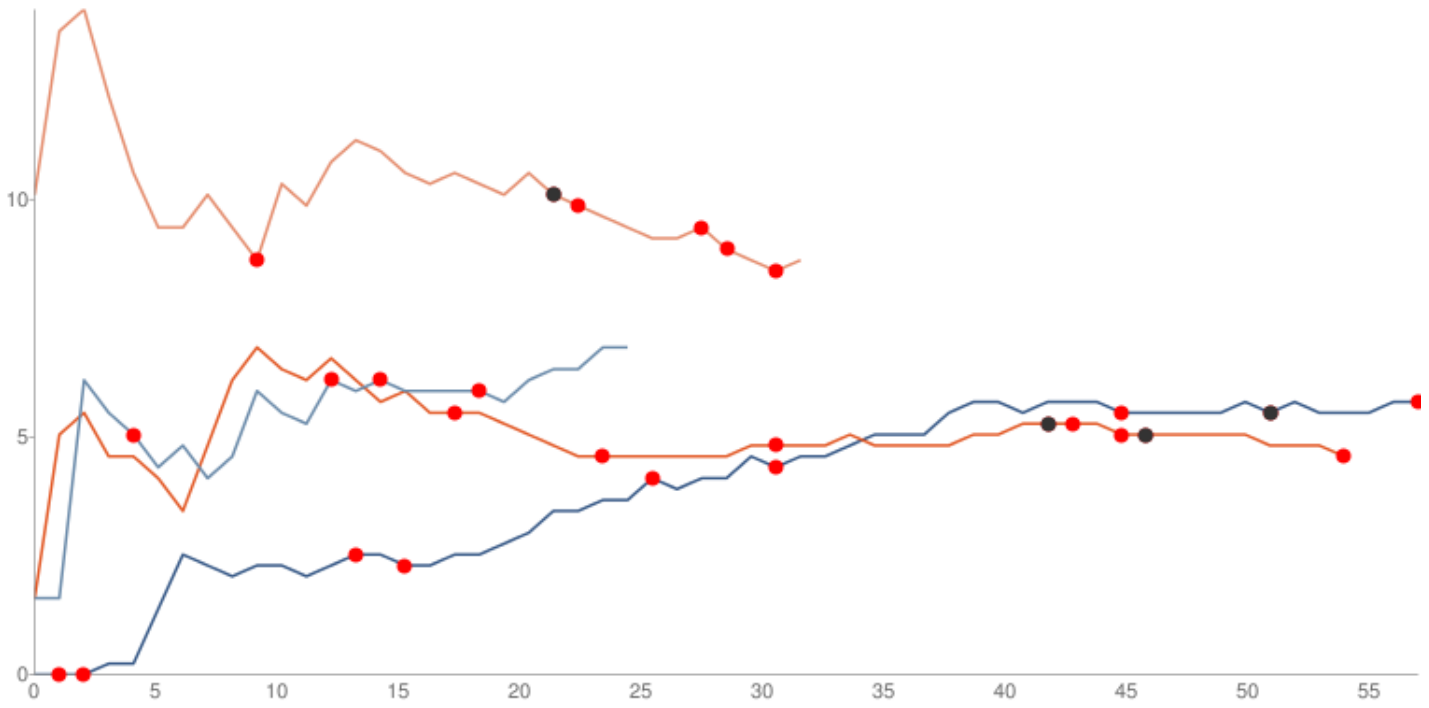

Key:

- Dots
- 1's
- 2's
- 3's
- 4's
- 5's
- 6's
- W's

Manhattan

Manhattan - 2nd Innings

Run Worm

RPO

Match Partnerships

M.S. Helping Hands Sports..., 1st Eleven