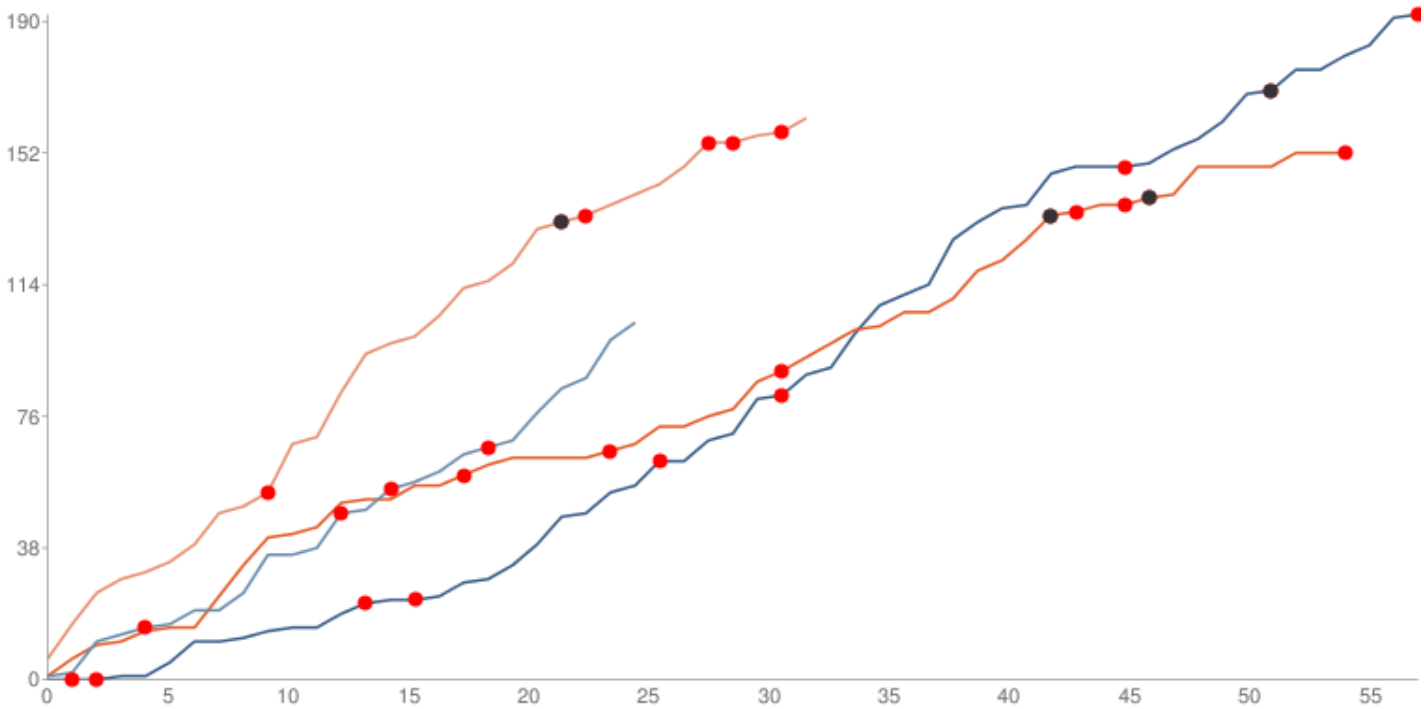

Key:

- Dots
- 1's
- 2's
- 3's
- 4's
- 5's
- 6's
- W's

Manhattan

Manhattan - 2nd Innings

Run Worm

RPO

Match Partnerships

M.S. Helping Hands Sports..., 1st Eleven