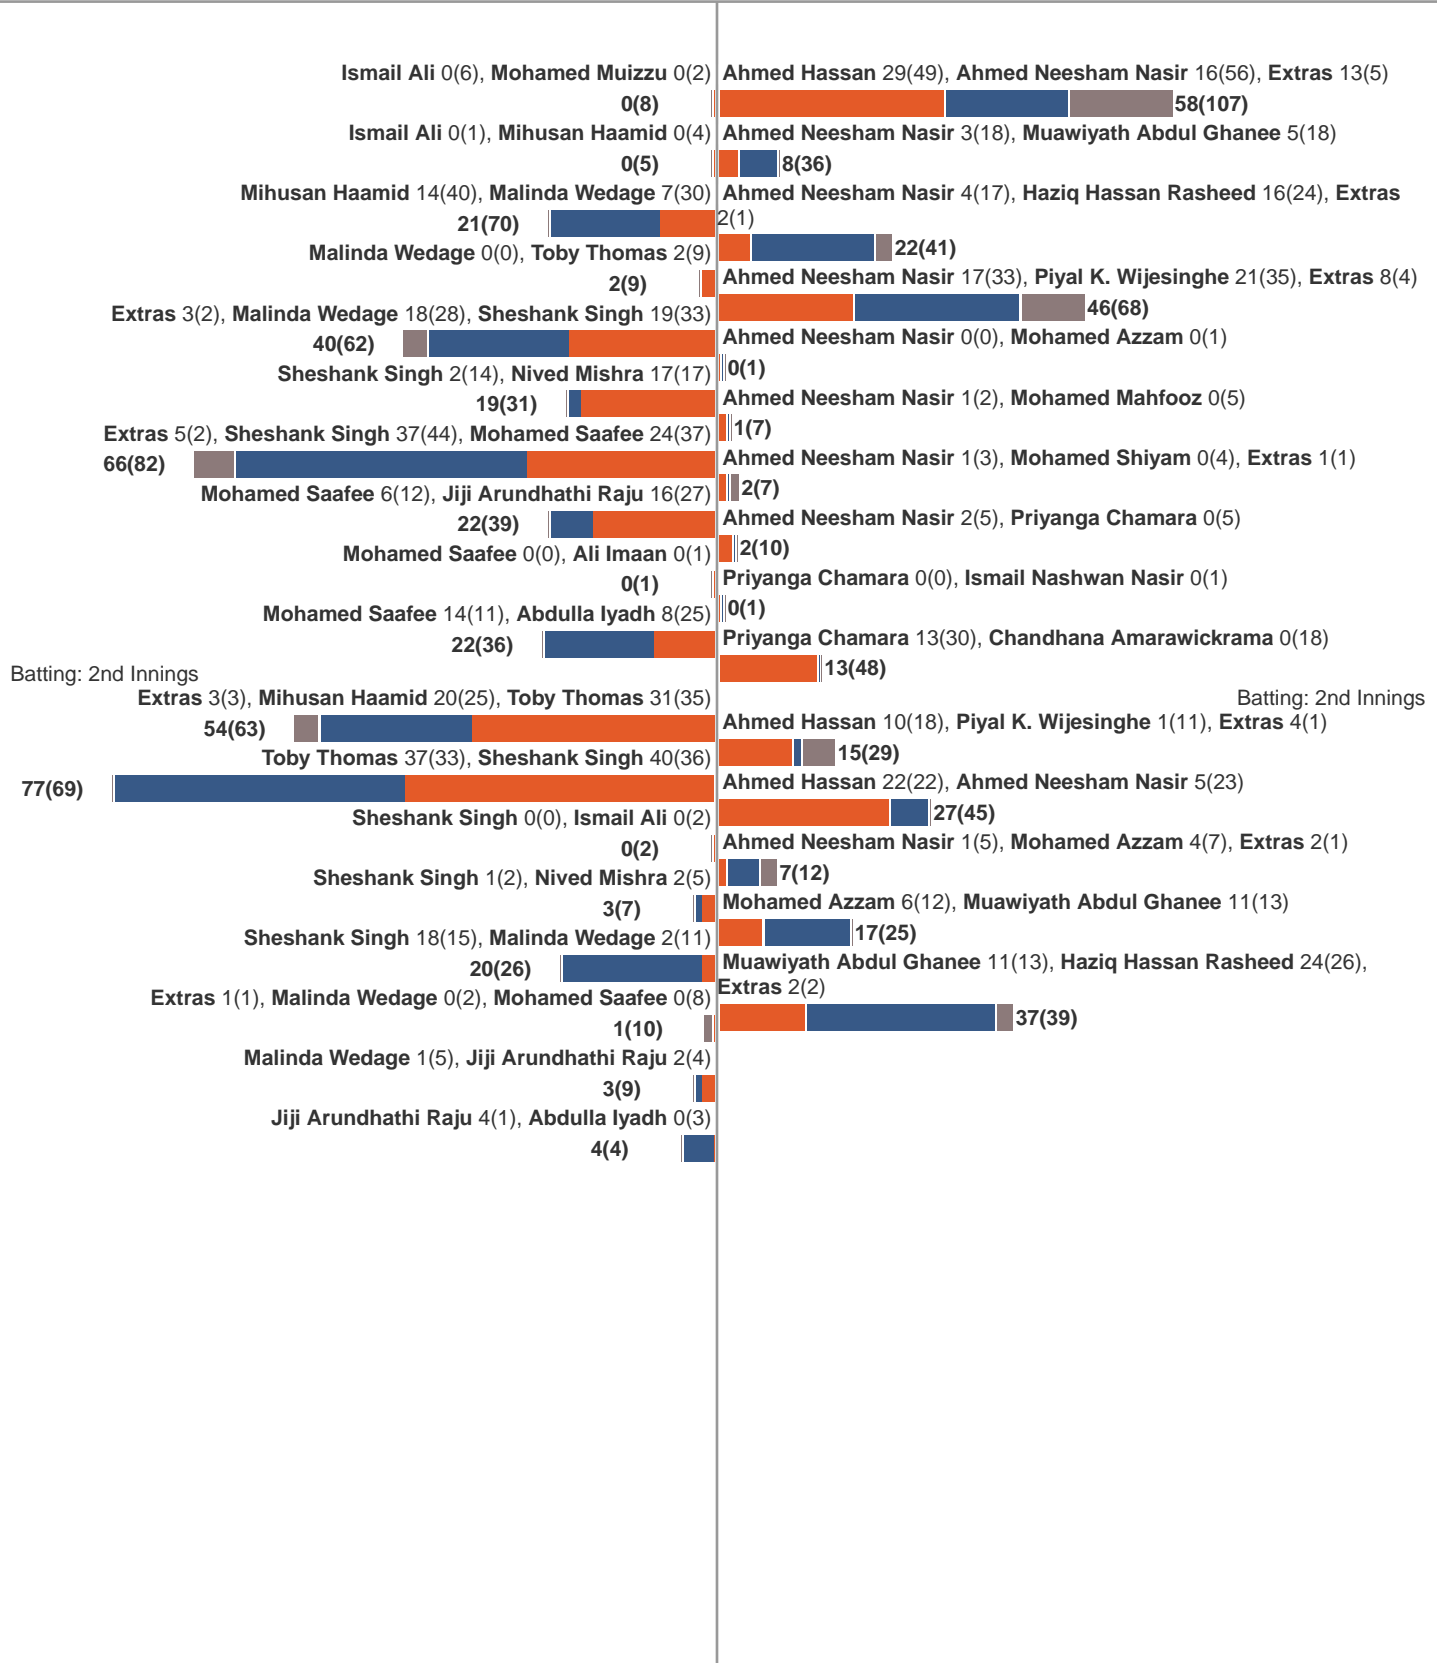

Match Partnerships

M.S. Helping Hands Sports..., 1st Eleven

Malé Sports Club, 1st Eleven

Fujitsu Heat Pumps MVP Leaderboard

S. Singh First Place
46.69 MVP Points

Rank	Player	MVP Points	Team
1	S. Singh	46.69	M.S. Helping Hands Sports Academy, 1st Eleven
2	M Wedage	27.25	M.S. Helping Hands Sports Academy, 1st Eleven
3	M Saafee	24.68	M.S. Helping Hands Sports Academy, 1st Eleven
4	P Wijesinghe	21.36	Malé Sports Club, 1st Eleven
5	T Thomas	20.85	M.S. Helping Hands Sports Academy, 1st Eleven
6	Ahmed Hassan	19.41	Malé Sports Club, 1st Eleven
7	Mihusan Haamid	16.95	M.S. Helping Hands Sports Academy, 1st Eleven
8	P Chamara	15.84	Malé Sports Club, 1st Eleven
9	C Amarawickrama	14.98	Malé Sports Club, 1st Eleven
10	A Nasir	13.79	Malé Sports Club, 1st Eleven
11	M Shiyam	11.37	Malé Sports Club, 1st Eleven
12	M Muizzu	11.08	M.S. Helping Hands Sports Academy, 1st Eleven
13	Mohamed Azzam†	8.97	Malé Sports Club, 1st Eleven
14	Muawiyath Abdul Ghanee	8.34	Malé Sports Club, 1st Eleven
15	Haziq Hassan Rasheed	8.26	Malé Sports Club, 1st Eleven