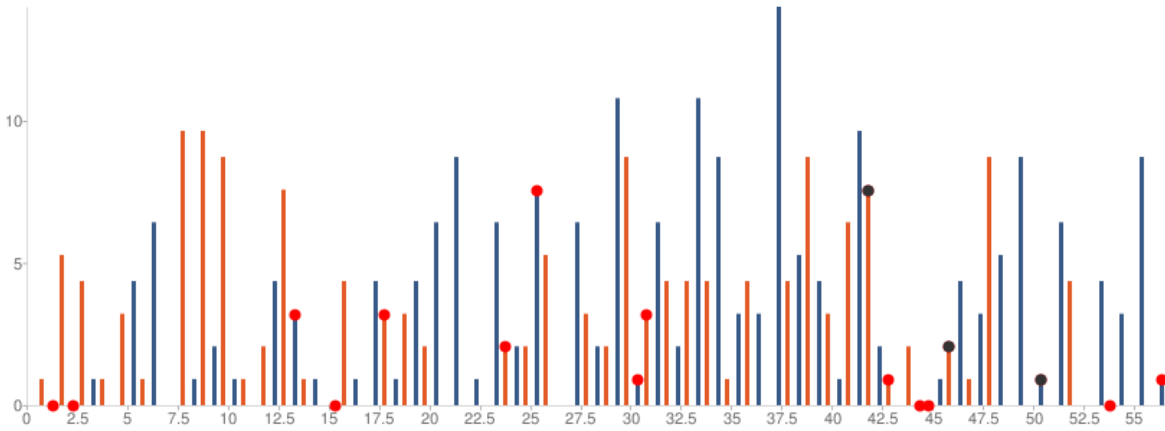

Manhattan

Manhattan - 2nd Innings

Run Worm