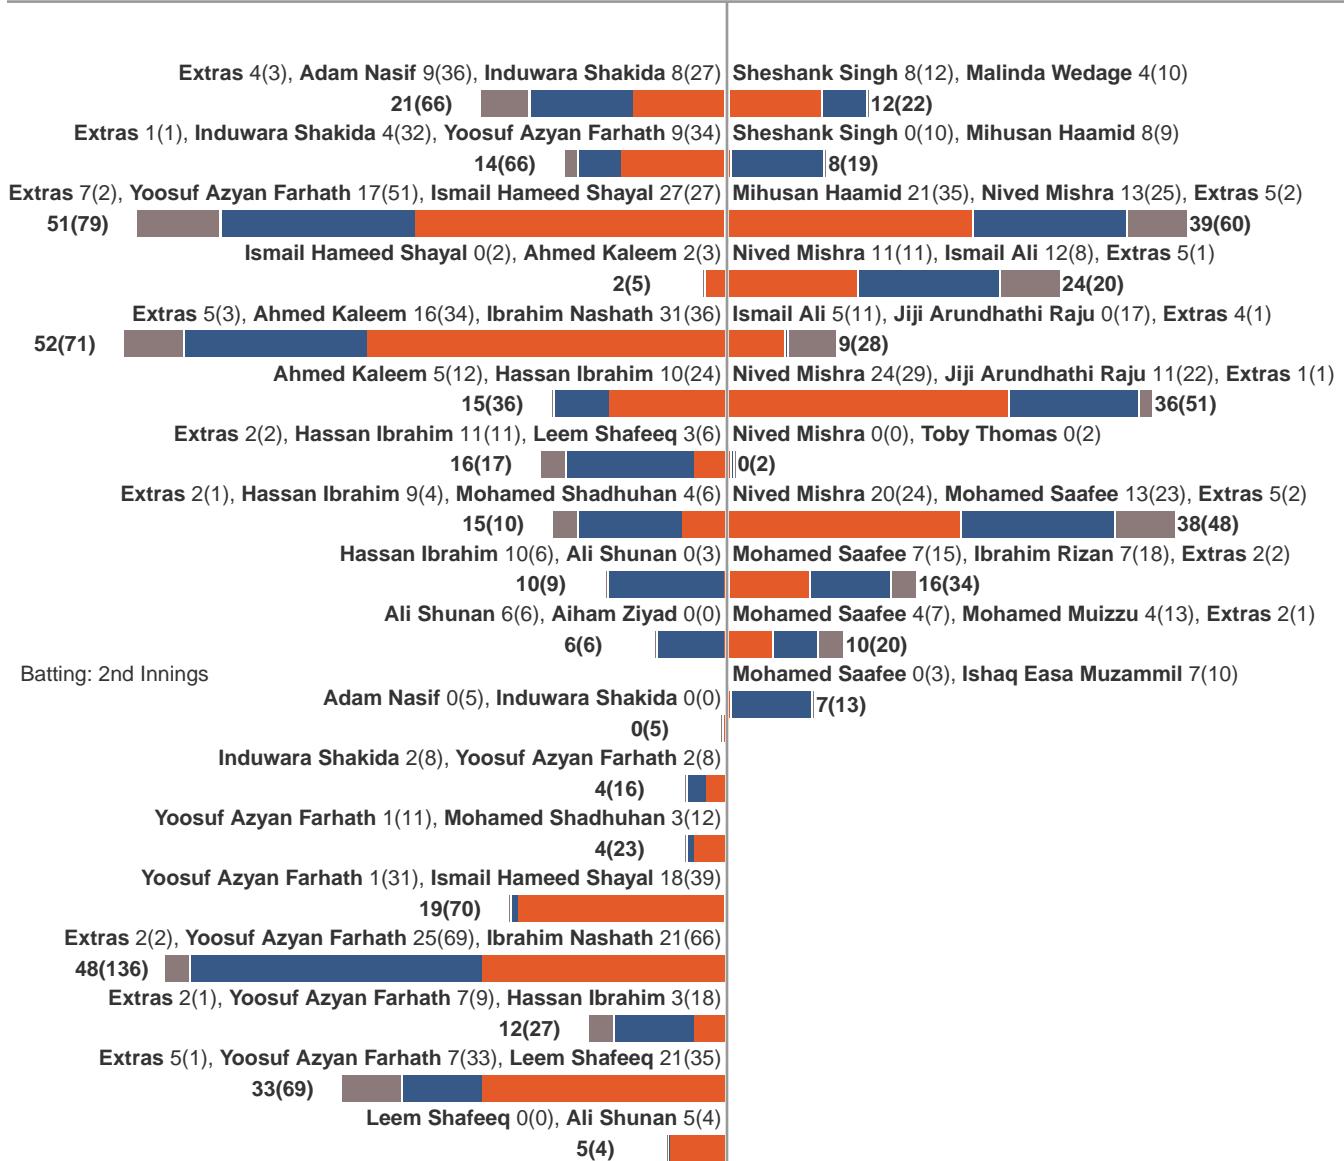

Match Partnerships

Milan Cricket Academy, 1st Eleven

M.S. Helping Hands Sports..., 1st Eleven

Fujitsu Heat Pumps MVP Leaderboard

Mihusan Haamid* First Place
28.93 MVP Points

Rank	Player	MVP Points	Team
1	Mihusan Haamid*	28.93	M.S. Helping Hands Sports Academy, 1st Eleven
2	M Saafee	28.7	M.S. Helping Hands Sports Academy, 1st Eleven
3	Hassan Ibrahim*	27.83	Milan Cricket Academy, 1st Eleven
4	N. Mishra	25.5	M.S. Helping Hands Sports Academy, 1st Eleven
5	Yoosuf Azyan Farhath	24.33	Milan Cricket Academy, 1st Eleven
6	M Wedage	23.1	M.S. Helping Hands Sports Academy, 1st Eleven
7	M Muizzu	18.07	M.S. Helping Hands Sports Academy, 1st Eleven
8	Leem Shafeeq	14.36	Milan Cricket Academy, 1st Eleven
9	S. Singh	10.08	M.S. Helping Hands Sports Academy, 1st Eleven
10	T Thomas	10.0	M.S. Helping Hands Sports Academy, 1st Eleven
11	J. Arundhathi Raju†	9.65	M.S. Helping Hands Sports Academy, 1st Eleven
12	Ismail Hameed Shayal	8.28	Milan Cricket Academy, 1st Eleven
13	I Nashath	8.06	Milan Cricket Academy, 1st Eleven
14	A Nasif	8.05	Milan Cricket Academy, 1st Eleven
15	A Shunan	5.71	Milan Cricket Academy, 1st Eleven